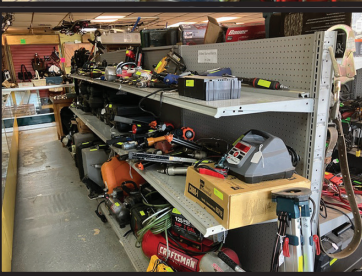

At 12 noon will sell appx. 257 guns - long rifles & pistols in the alley behind E A S Y Pawn

Appx. 120 long rifles & 137 pistols

FRI - NOV 15

Selling at 9:00am Misc. & Tools at the Roller World Parking Lot, appx 250 lots, at 950 W 4th St. To view lots see pg 4-5 or click the QR code below.